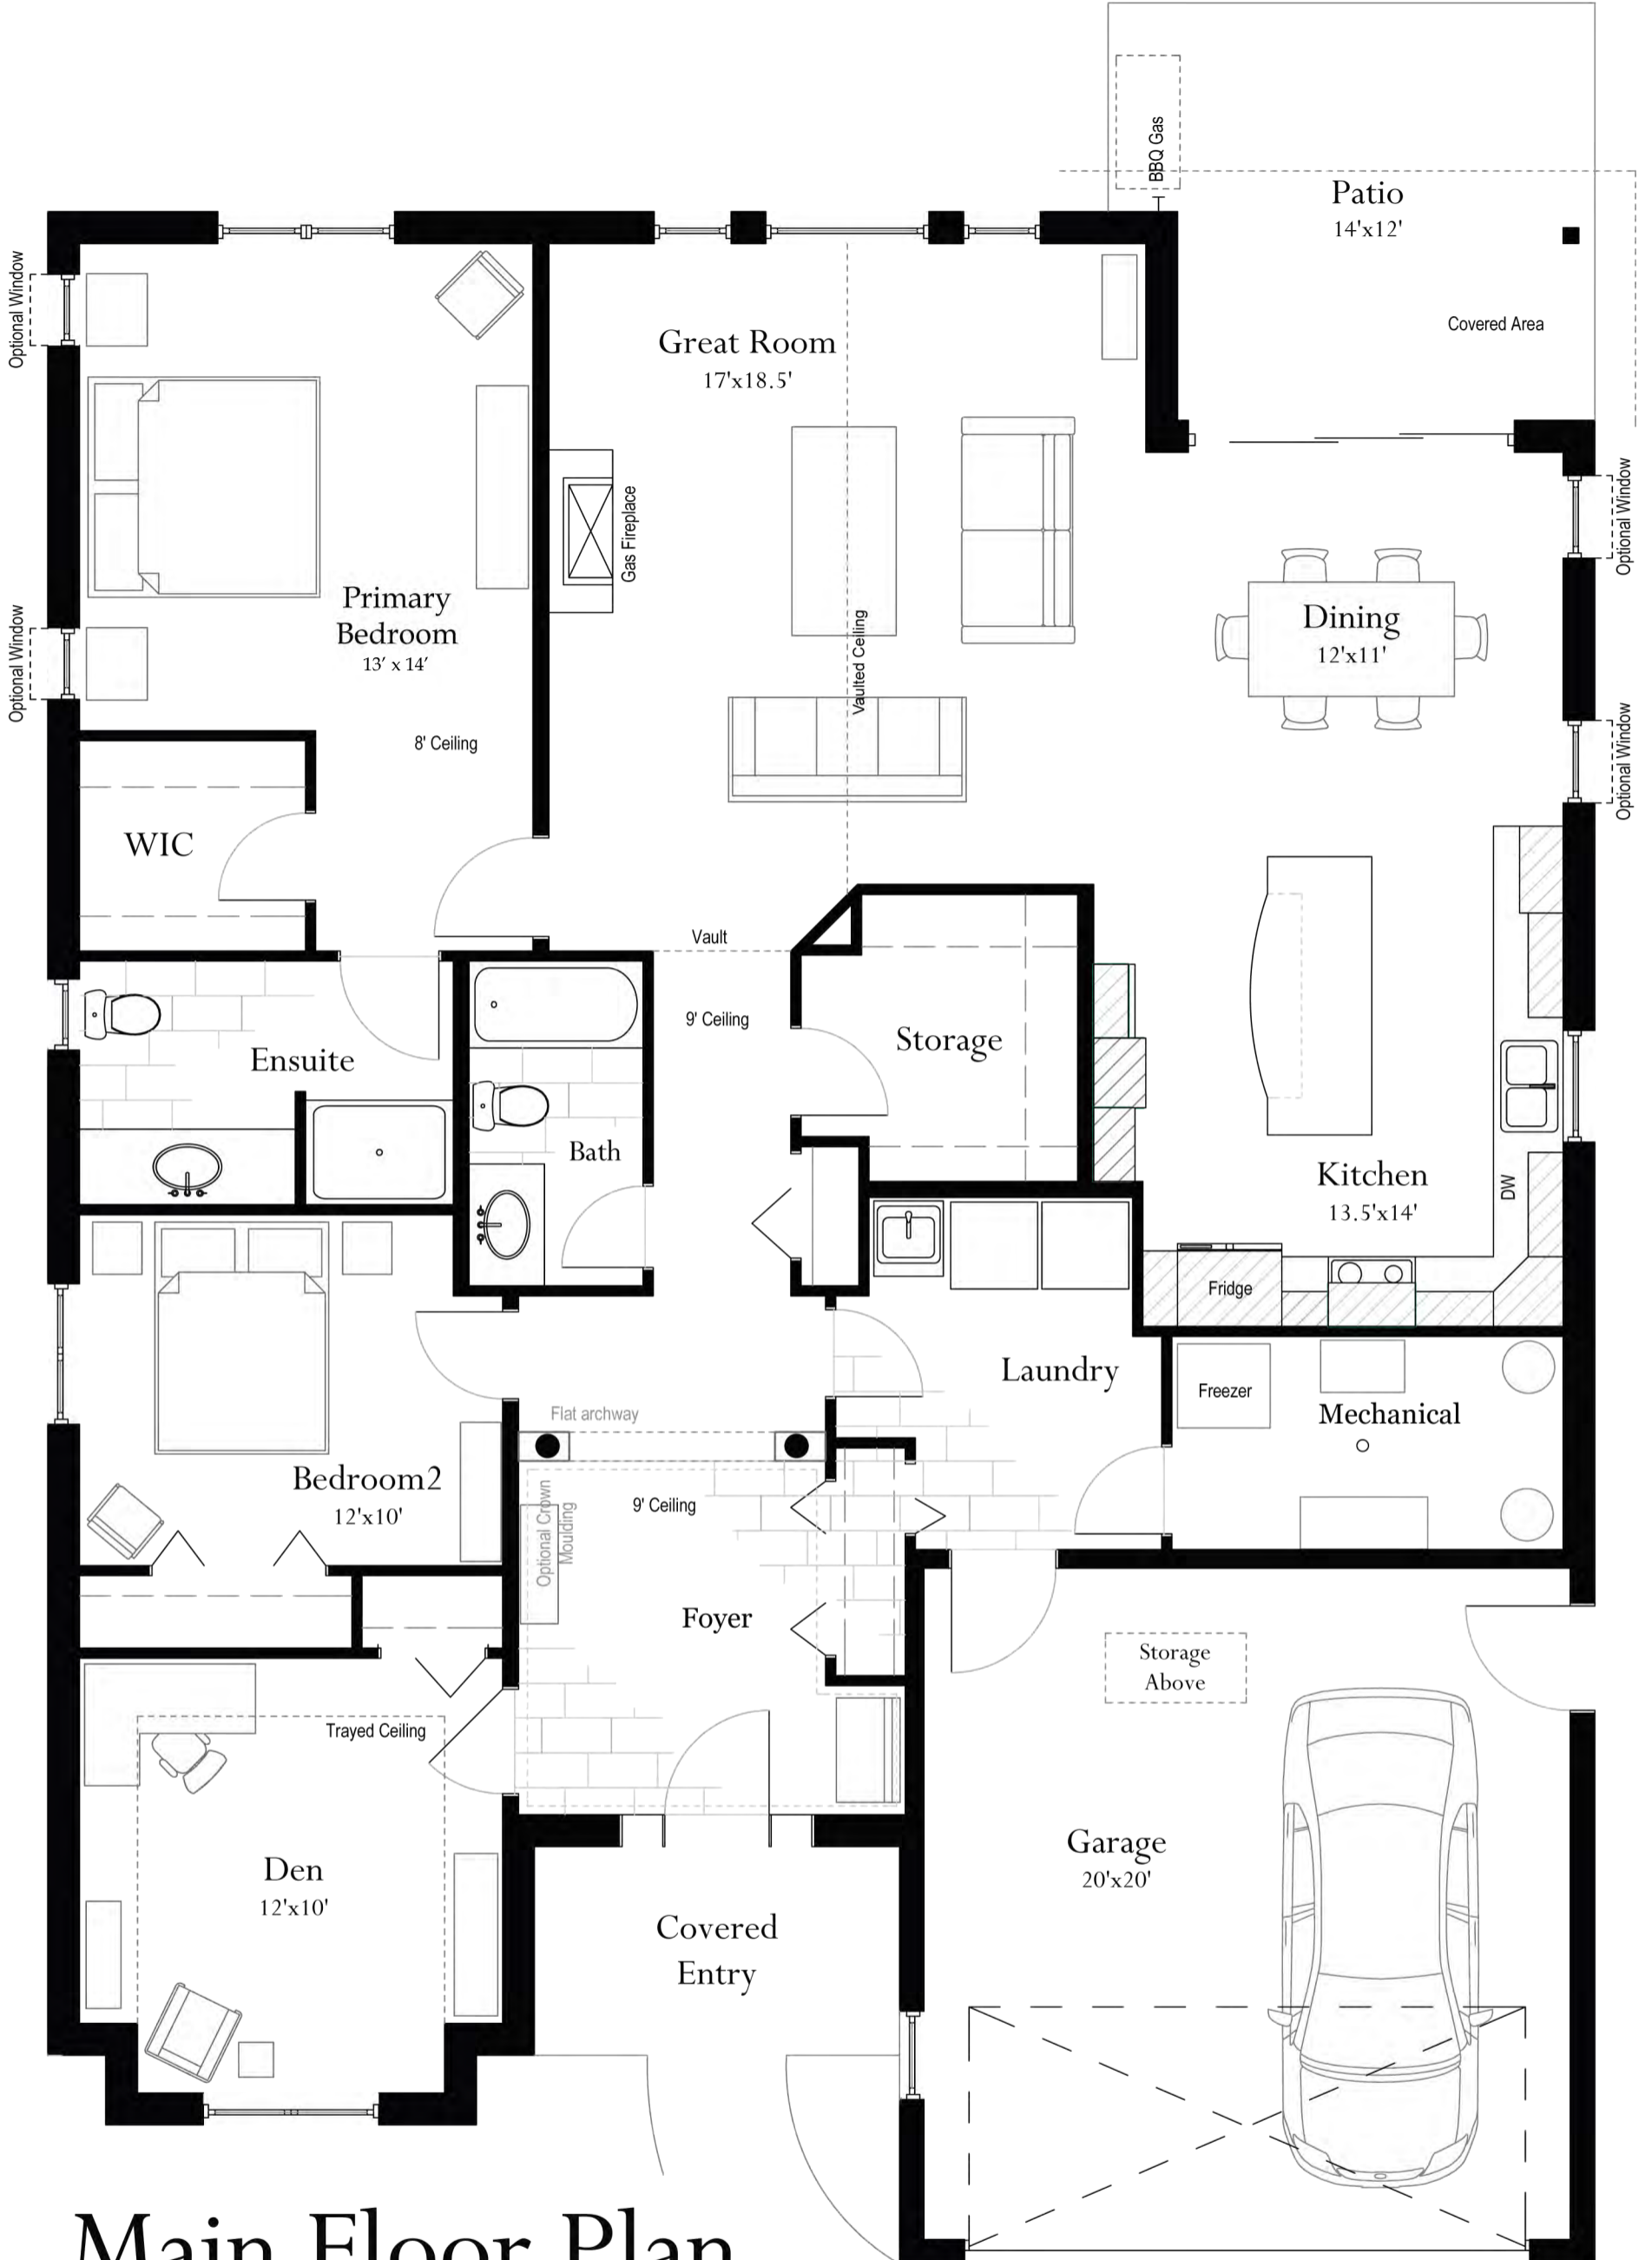

Shown with optional frieze board

The White Pine

No Basement
1970 sqft

Main Floor Plan

Shown with 8ft/9ft ceiling combo & vaulted ceiling